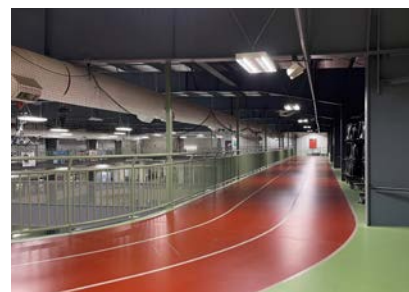

CNRL WALKING/RUNNING TRACK

Several storeys high and circling the Reid Field House, the CNRL Track offers a whole new view of the Energy Centre.

- Free to use, membership not required
- Three lanes for walking and running
- Outside lane measures 156 m.
- Large area for stretching, warm up

REID FIELD HOUSE

This multi-purpose facility boasts over 1,460 square metres of fully adaptable and versatile floor space.

From sporting events like youth soccer, lacrosse and pickleball, to concerts, trade shows, banquets and even graduation ceremonies, there isn't much the Reid Field House can't host.