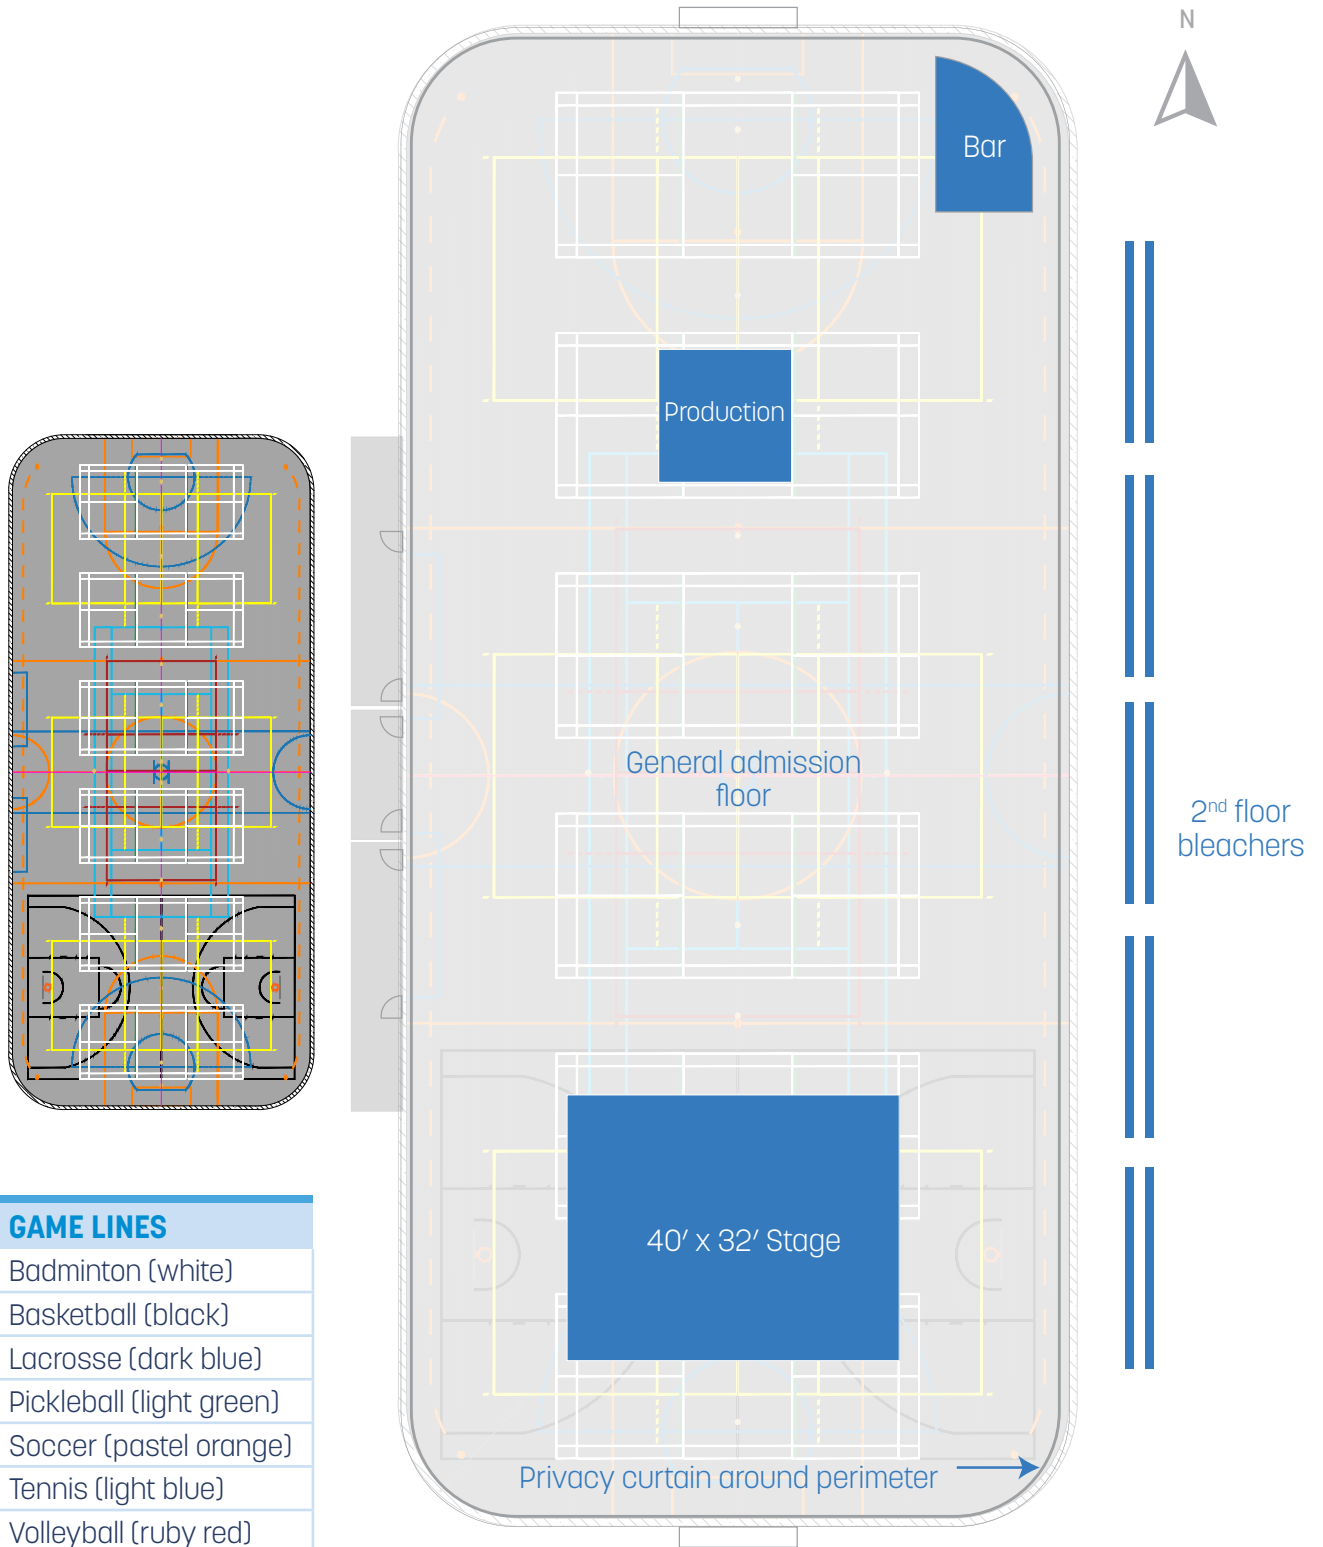

CONCERT FLOOR PLAN & GAME LINES

REID FIELD HOUSE

GAME LINES
Badminton (white)
Basketball (black)
Lacrosse (dark blue)
Pickleball (light green)
Soccer (pastel orange)
Tennis (light blue)
Volleyball (ruby red)